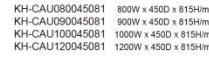

Open Shelf Cabinet (Upper Use)