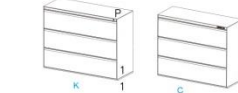

L = LHS, R = RHS
KH-CBA□AD090050055-□ K = Key Lock, C = Combination Lock