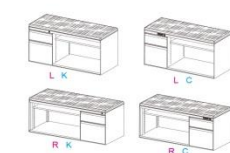

L = LHS, R = RHS
KH-CBA□AD090050055-□ K = Key Lock, C = Combination Lock