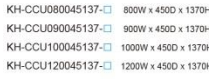

L = LHS, R = RHS
KH-CBA□AD090050055-□ K = Key Lock, C = Combination Lock

Double Swing Door Cabinet (Upper Use)

KH-CCU080045044-□ 800W x 450D x 440Hmm
KH-CCU090045044-□ 900W x 450D x 440Hmm
KH-CCU100045044-□ 1000W x 450D x 440Hmm
KH-CCU120045044-□ 1200W x 450D x 440Hmm

Sliding Door Cabinet (Independent / Lower Use)

Sliding Door Cabinet (Upper Use)

Open Shelf Cabinet (Independent / Lower Use)

Open Shelf Cabinet (Upper Use)