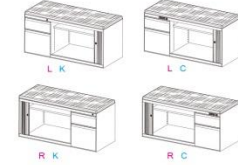

L = LHS, R = RHS
KH-CBA□AD090050055-□ K = Key Lock, C = Combination Lock