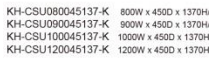

Sliding Door Cabinet (Upper Use)