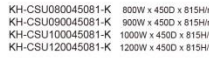

Sliding Door Cabinet (Upper Use)