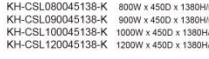

Sliding Door Cabinet (Independent / Lower Use)