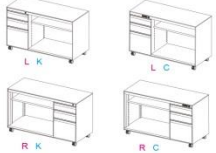

L = LHS, R = RHS
KH-CBA□AD090050055-□ K = Key Lock, C = Combination Lock