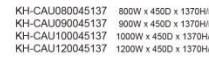

Open Shelf Cabinet (Upper Use)