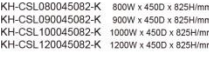

Sliding Door Cabinet (Independent / Lower Use)