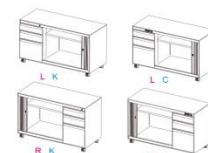

L = LHS, R = RHS
KH-CBA□AD090050055-□ K = Key Lock, C = Combination Lock