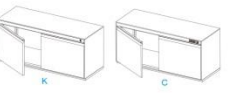

L = LHS, R = RHS
KH-CBA□AD090050055-□ K = Key Lock, C = Combination Lock