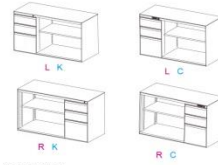

L = LHS, R = RHS
KH-CBA□AD090050055-□ K = Key Lock, C = Combination Lock