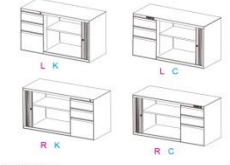

L = LHS, R = RHS
KH-CBA□AD090050055-□ K = Key Lock, C = Combination Lock