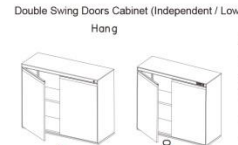

L = LHS, R = RHS
KH-CBA□AD090050055-□ K = Key Lock, C = Combination Lock